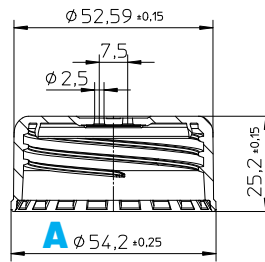

This is accompanied by a slight change in one drawing dimension (detail A). Please find the corresponding product drawings below.

Current standard screw cap

New standard screw cap

Current filter screw cap

### Polystyrene

Ø: 122 mm, Graduation: yes, Raw material: PS, Surface treatment: TC, Sterile: +

Item no.	Flask design	Height	Growth area	Cap colour	Surface	Total volume	Cap design	Sterile	Qty. inner / outer
680660	1 X	271 mm	850 cm <sup>2</sup>	● blue	smooth	2,520 ml	screw cap	+	2 / 24
680665	1 X	271 mm	850 cm <sup>2</sup>	● blue	smooth	2,520 ml	screw cap	+	24 / 24
680648	1 X	271 mm	850 cm <sup>2</sup>	● blue	smooth	2,520 ml	screw cap	+	24 / 48
680658	1 X	271 mm	850 cm <sup>2</sup>	● blue	smooth	2,520 ml	filter screw cap	+	2 / 24
680668	1 X	271 mm	850 cm <sup>2</sup>	● blue	smooth	2,520 ml	filter screw cap	+	24 / 24
680645	1 X	271 mm	850 cm <sup>2</sup>	● blue	smooth	2,520 ml	filter screw cap	+	24 / 48
681670	2.5 X	271 mm	2,125 cm <sup>2</sup>	● blue	ribbed	2,300 ml	screw cap	+	2 / 24
681675	2.5 X	271 mm	2,125 cm <sup>2</sup>	● blue	ribbed	2,300 ml	screw cap	+	24 / 24
681672	2.5 X	271 mm	2,125 cm <sup>2</sup>	● blue	ribbed	2,300 ml	filter screw cap	+	2 / 24
682660	1 XL	500 mm	1,700 cm <sup>2</sup>	● blue	smooth	4,970 ml	screw cap	+	1 / 12
682612	1 XL	500 mm	1,700 cm <sup>2</sup>	● blue	smooth	4,970 ml	screw cap	+	12 / 12
682624	1 XL	500 mm	1,700 cm <sup>2</sup>	● blue	smooth	4,970 ml	screw cap	+	12 / 24
682625	1 XL	500 mm	1,700 cm <sup>2</sup>	● blue	smooth	4,970 ml	filter screw cap	+	12 / 24
682615	1 XL	500 mm	1,700 cm <sup>2</sup>	● blue	smooth	4,970 ml	filter screw cap	+	12 / 12
682670	5 XL	500 mm	4,250 cm <sup>2</sup>	● blue	ribbed	4,640 ml	screw cap	+	1 / 12
682672	5 XL	500 mm	4,250 cm <sup>2</sup>	● blue	ribbed	4,640 ml	screw cap	+	12 / 24
682678	5 XL	500 mm	4,250 cm <sup>2</sup>	● blue	ribbed	4,640 ml	filter screw cap	+	1 / 12