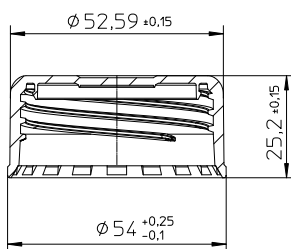

This is accompanied by a slight change in one drawing dimension (detail A). Please find the corresponding product drawings below.

Current standard screw cap

New standard screw cap

Current filter screw cap

### Polystyrene

Ø: 122 mm, Graduation: yes, Raw material: PS, Surface treatment: TC, Sterile: +

Item no.	Flask design	Height	Growth area	Cap colour	Surface	Total volume	Cap design	Sterile	Qty. inner / outer
680660	1 X	271 mm	850 cm <sup>2</sup>	● blue	smooth	2,520 ml	screw cap	+	2 / 24
680665	1 X	271 mm	850 cm <sup>2</sup>	● blue	smooth	2,520 ml	screw cap	+	24 / 24
680648	1 X	271 mm	850 cm <sup>2</sup>	● blue	smooth	2,520 ml	screw cap	+	24 / 48
680658	1 X	271 mm	850 cm <sup>2</sup>	● blue	smooth	2,520 ml	filter screw cap	+	2 / 24
680668	1 X	271 mm	850 cm <sup>2</sup>	● blue	smooth	2,520 ml	filter screw cap	+	24 / 24
680645	1 X	271 mm	850 cm <sup>2</sup>	● blue	smooth	2,520 ml	filter screw cap	+	24 / 48
681670	2.5 X	271 mm	2,125 cm <sup>2</sup>	● blue	ribbed	2,300 ml	screw cap	+	2 / 24
681675	2.5 X	271 mm	2,125 cm <sup>2</sup>	● blue	ribbed	2,300 ml	screw cap	+	24 / 24
681672	2.5 X	271 mm	2,125 cm <sup>2</sup>	● blue	ribbed	2,300 ml	filter screw cap	+	2 / 24
682660	1 XL	500 mm	1,700 cm <sup>2</sup>	● blue	smooth	4,970 ml	screw cap	+	1 / 12
682612	1 XL	500 mm	1,700 cm <sup>2</sup>	● blue	smooth	4,970 ml	screw cap	+	12 / 12
682624	1 XL	500 mm	1,700 cm <sup>2</sup>	● blue	smooth	4,970 ml	screw cap	+	12 / 24
682625	1 XL	500 mm	1,700 cm <sup>2</sup>	● blue	smooth	4,970 ml	filter screw cap	+	12 / 24
682615	1 XL	500 mm	1,700 cm <sup>2</sup>	● blue	smooth	4,970 ml	filter screw cap	+	12 / 12
682670	5 XL	500 mm	4,250 cm <sup>2</sup>	● blue	ribbed	4,640 ml	screw cap	+	1 / 12
682672	5 XL	500 mm	4,250 cm <sup>2</sup>	● blue	ribbed	4,640 ml	screw cap	+	12 / 24
682678	5 XL	500 mm	4,250 cm <sup>2</sup>	● blue	ribbed	4,640 ml	filter screw cap	+	1 / 12